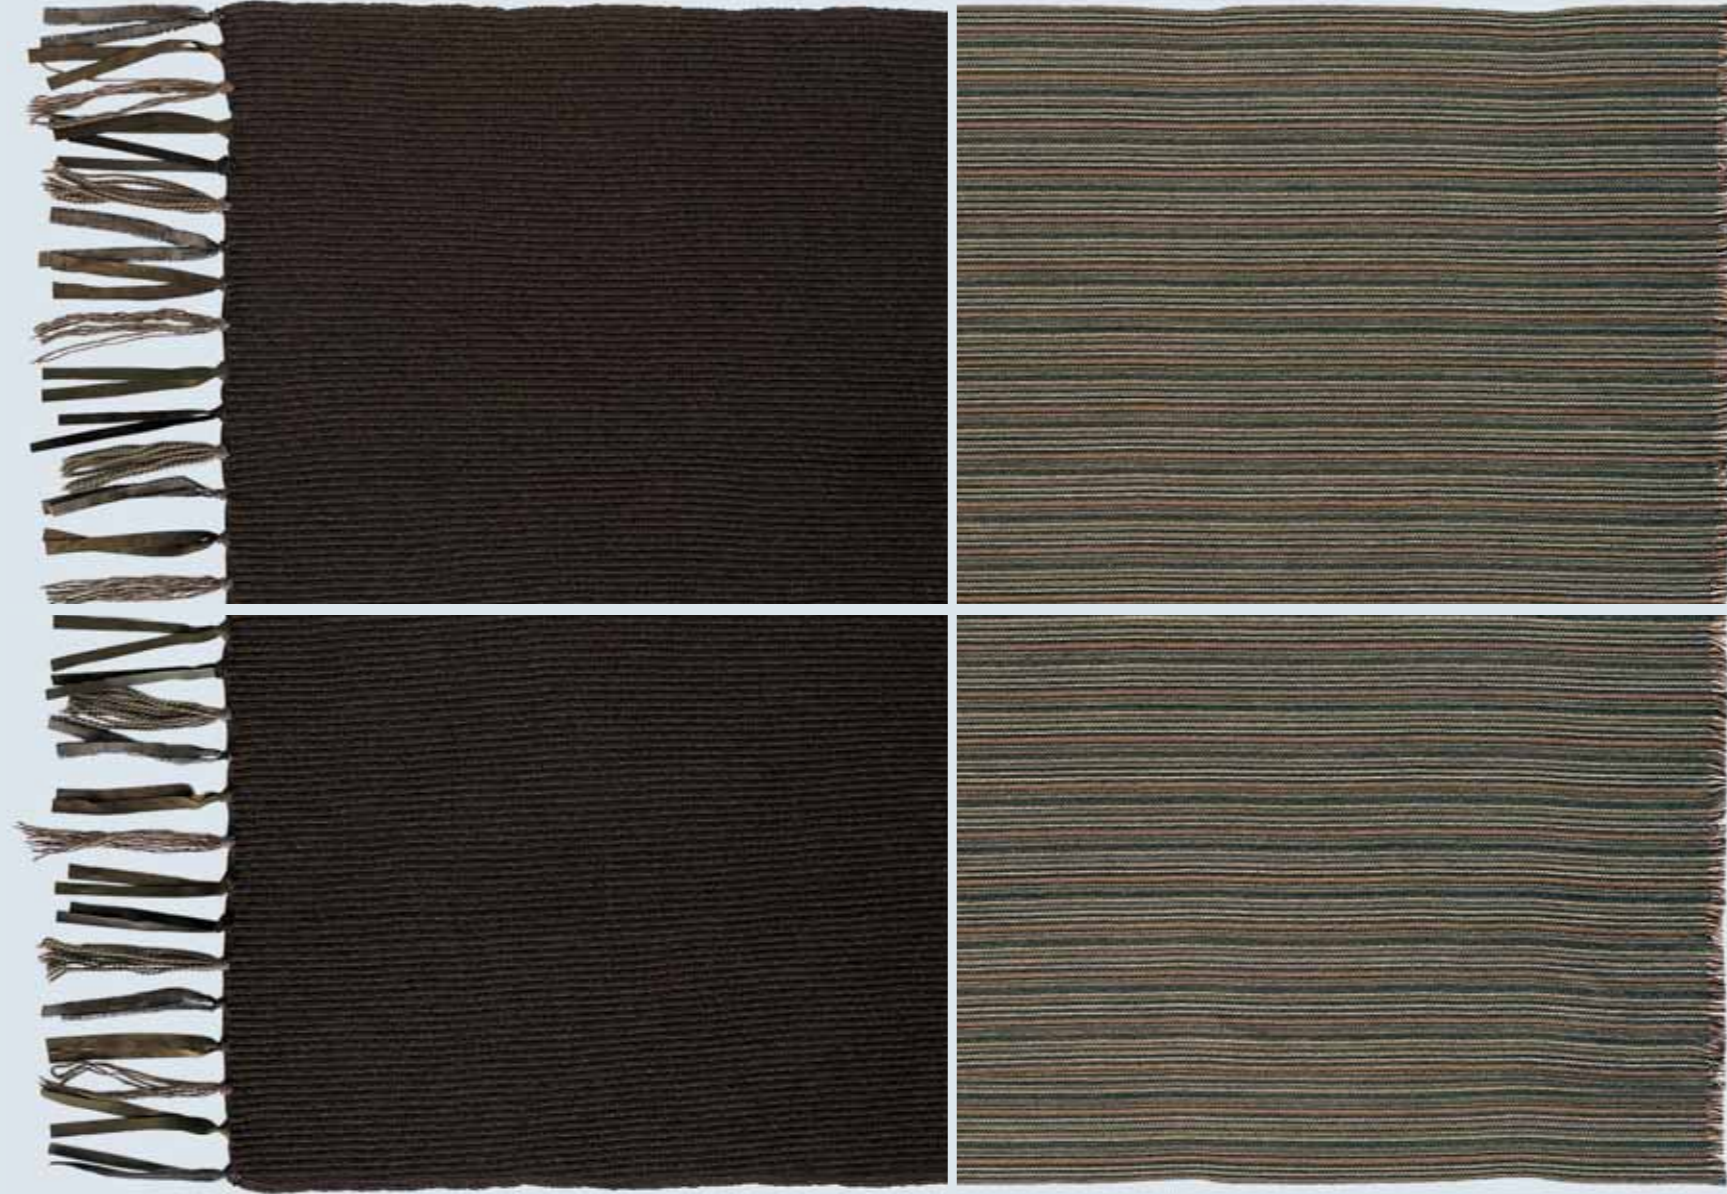

SCOTLAND, BED SET
PILLOWCASES;

100% EGYPTIAN-AND-LISLE COTTON.
 FROM THE TOP: COLOUR 01 - COLOUR
 02 - COLOUR 03 - COLOUR 01.

P. 39

METÀ SINISTRA.

VINTAGE, PLAID;

IN LANA TRICOT COL.10.
 LEFT HALF.

VINTAGE, THROW;

KNITTED WOOL, COLOUR 10.

METÀ DESTRA.

YASMINE, PLAID;

IN LANA MOHAIR COL.05.
 RIGHT HALF.

YASMINE, THROW;

MOHAIR, COLOUR 05.

P. 40

METÀ SINISTRA.