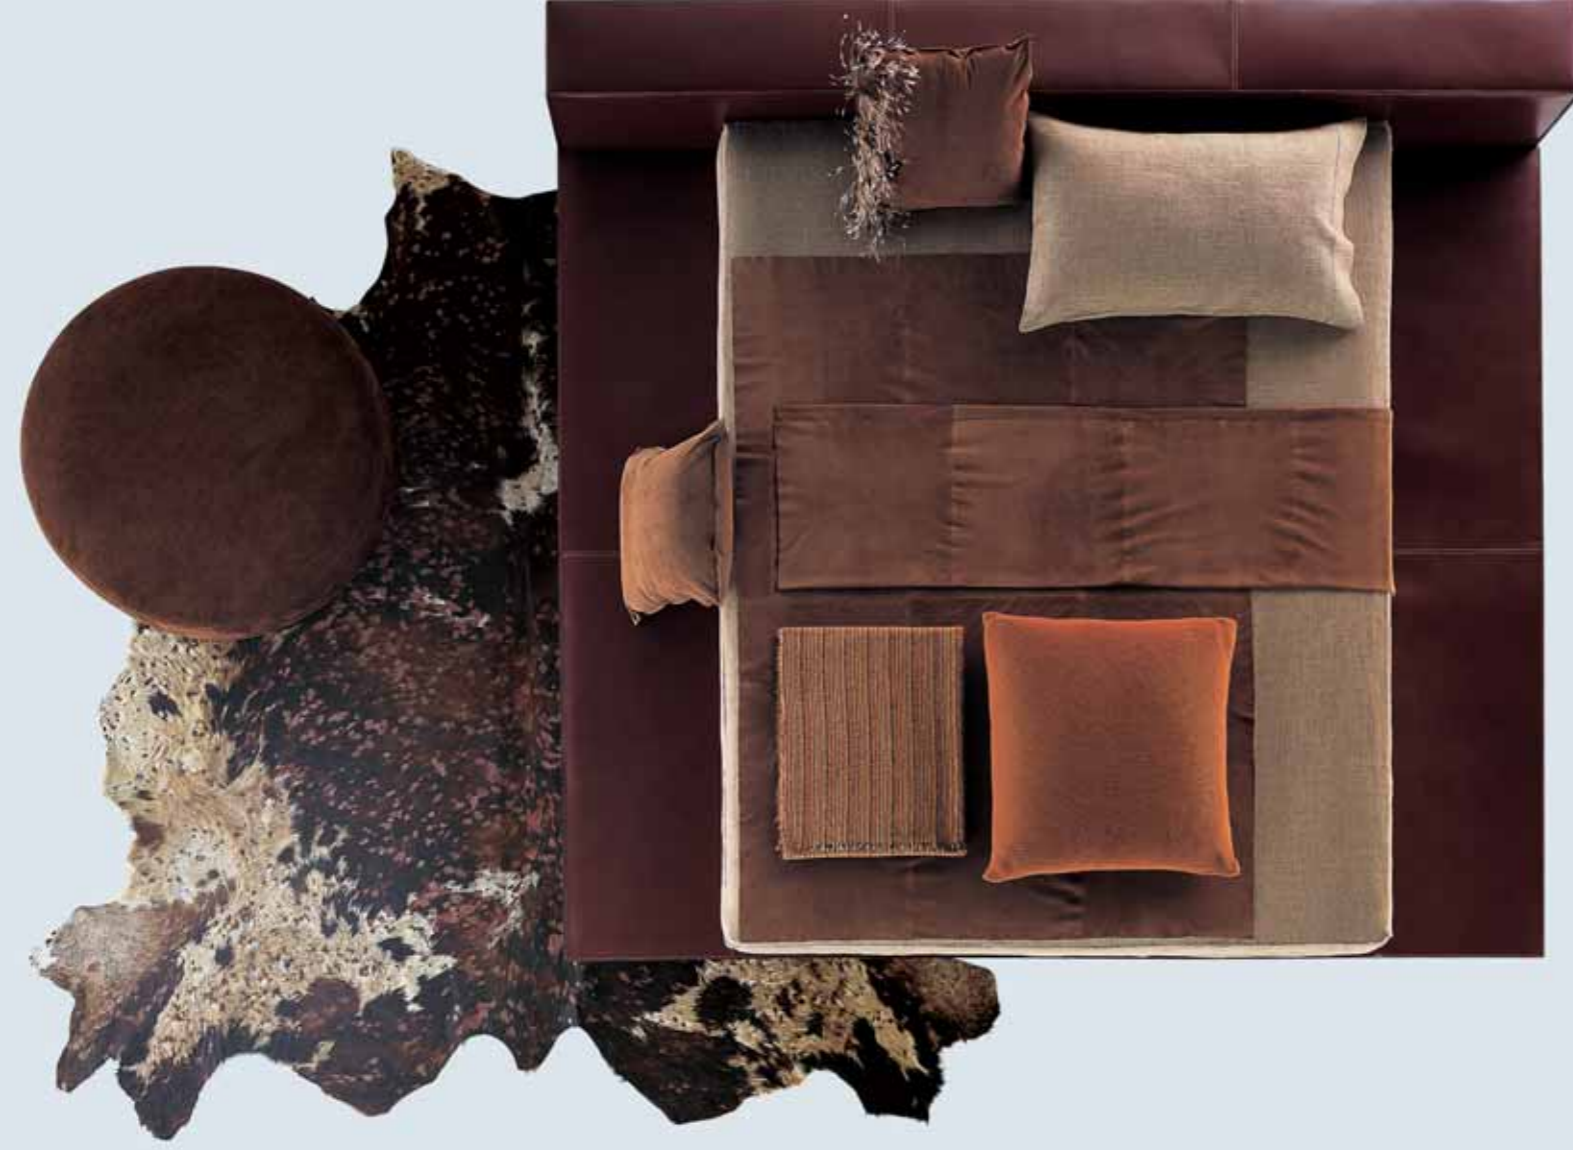

1 YOU AND ME, LETTO; MOD. ISOLA CENTRALE IN CUIOIO, EN-PLAIN COL.06.
YOU AND ME, BED; CENTRAL ISOLA, EN-PLAIN LEATHER, COLOUR 06.

2 SET BIANCHERIA; IN PURO LINO, HARLEM COL.08.
BED SET; HARLEM PURE LINEN, COLOUR 08.

3 SET BIANCHERIA; IN PURO LINO, HARLEM COL.08.
BED SET; HARLEM PURE LINEN, COLOUR 08.

4 SABLÉ, PLAID; IN CAPRA SCAMOSCIATA MOD.1 COL.10.
SABLÉ, THROW; SUEDE GOAT, STYLE 1, COLOUR 10.

5 SABLÉ, PLAID; IN CAPRA SCAMOSCIATA MOD.1 COL.10.
SABLÉ, THROW; SUEDE GOAT, STYLE 1, COLOUR 10.

6 YASMINE, PLAID; IN LANA MOHAIR COL.04.
YASMINE, THROW; MOHAIR, COLOUR 04.

7 SIMON, CUSCINO; IN CACHEMIRE TRICOT COL.16.
SIMON, CUSHION; KNITTED CASHMERE, COLOUR 16.

8 SABLÉ, CUSCINO; IN CAPRA SCAMOSCIATA MOD.1 COL.10.
SABLÉ, CUSHION; SUEDE GOAT, STYLE 1, COLOUR 10.

9 SABLÉ, CUSCINO; IN CAPRA SCAMOSCIATA MOD.18 COL.10.
SABLÉ, CUSHION; SUEDE GOAT, STYLE 18, COLOUR 10.

10 SCOTT, POUF TONDO; IN NABUK, JOKER COL.03.
SCOTT, ROUND POUFFE; JOKER NUBUCK, COLOUR 03.

11 SQUAW, TAPPETO; IN MUCCA PEZZATA COL.01.
SQUAW, RUG; BRINDLED COWHIDE, COLOUR 01.