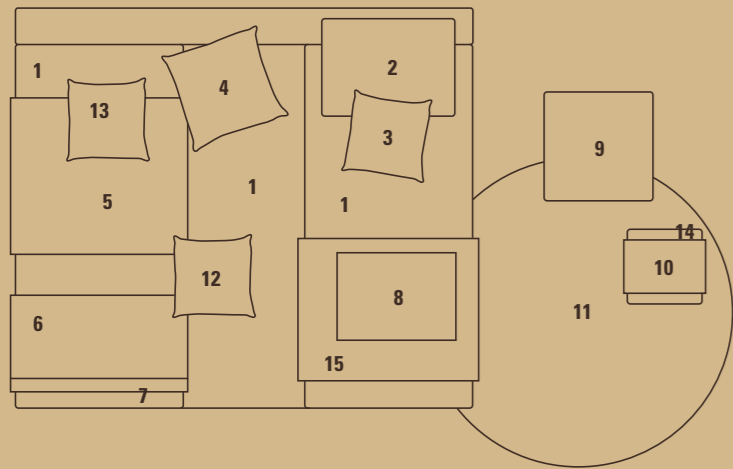

1. 1 **YOU AND ME, LETTO;** MOD. ISOLA DOPPIA. RIVESTIMENTO LETTO E MATERASSI, (COVER) IN VELLUTO A COSTE HAWARD COL.11.
   YOU AND ME, BED; DOUBLE ISOLA. BED COVERING AND MATTRESS COVER HAWARD CORDUROY, COLOUR 11.
2. 2 **YOU AND ME, CUSCINO RELAX;** HAWARD COL.11
   YOU AND ME, RELAX CUSHION; HAWARD CORDUROY, COLOUR 11.
3. 3 **SABLÉ, CUSCINO;** IN CAPRA SCAMOSCIATA MOD.1 COL.05.
   SABLÉ, CUSHION; SUEDE GOAT, STYLE 1, COLOUR 05.
4. 4 **ANGIE, CUSCINO;** IN ANGORA COL.01.
   ANGIE, CUSHION; ANGORA, COLOUR 01.
5. 5 **SIK, PLAID;** IN MONTONE COL.03.
   SIK, THROW; RAMSKIN, COLOUR 03.
6. 6 **KLEIN, PLAID;** IN LANA TRICOT COL.08.
   KLEIN, THROW; KNITTED WOOL, COLOUR 01.
7. 7 **ANGIE, PLAID;** IN ANGORA CON PIUME MOD.15.COL.01.
   ANGIE, THROW; ANGORA, WITH FEATHERS, STYLE 15.
8. 8 **SABLÉ, PLAID;** IN CAPRA SCAMOSCIATA MOD.3 COL.05.
   SABLÉ, THROW; SUEDE GOAT, STYLE 3, COLOUR 05.
9. 9 **XL, POUF;** IN MUCCA, HOP COL.03.
   XL, POUFFE; HOP COWHIDE, COLOUR 03.
10. 10 **YASMINE, PLAID;** IN LANA MOHAIR COL.05.
    YASMINE, THROW; MOHAIR, COLOUR 05.
11. 11 **HOP, TAPPETO TONDO;** IN MUCCA COL.03.
    HOP, ROUND RUG; COWHIDE, COLOUR 03.
12. 12 **SABLÉ, CUSCINO;** IN CAPRA SCAMOSCIATA, MOD.21 COL.11.
    SABLÉ, CUSHION; SUEDE GOAT, STYLE 21, COLOUR 11.
13. 13 **SIK, CUSCINO;** IN MONTONE COL.03.
    SIK, CUSHION; RAMSKIN, COLOUR 03.
14. 14 **XS, POUF;** IN CAPRA SCAMOSCIATA, SABLÉ COL.11.
    XS, POUFFE; SABLÉ SUEDE GOAT, COLOUR 11.
15. 15 **SABLÉ, PLAID;** IN CAPRA SCAMOSCIATA DOPPIATO ANGORA ANGIE, MOD.13 COL.05.
    SABLÉ, THROW; ANGORA-BACKED SUEDE GOAT, STYLE 13, COLOUR 05.