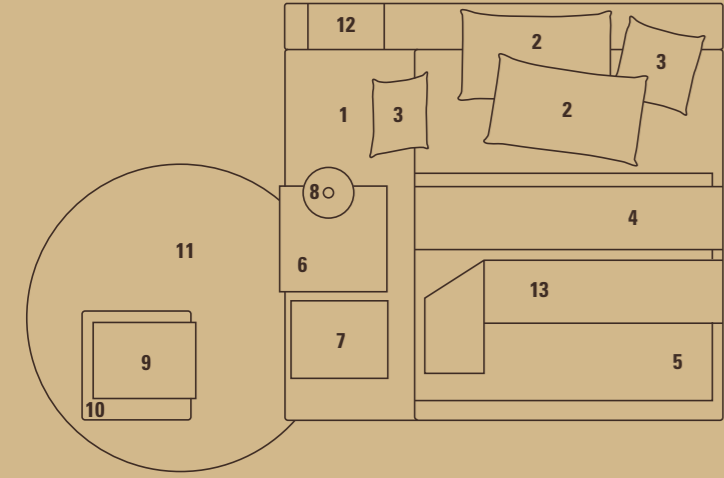

1 YOU AND ME, LETTO; MOD. ISOLA IN VELLUTO A COSTE, HAWARD COL.04.

YOU AND ME, BED; ISOLA, HAWARD CORDUROY, COLOUR 04.

2 SET BIANCHERIA; IN PURO LINO, HARLEM COL.09.
BED SET; HARLEM PURE LINEN, COLOUR 09.

3 SABLÉ, CUSCINO; IN CAPRA SCAMOSCIATA MOD.1 COL.11.
SABLÉ, CUSHION; SUEDE GOAT, STYLE 1, COLOUR 11.

4 TRACEY, PLAID; IN LANA TRICOT COL.10.
TRACEY, THROW; KNITTED WOOL, COLOUR 10.

5 SABLÉ, PLAID; IN CAPRA SCAMOSCIATA MOD.20 COL.04/11.
SABLÉ, THROW; SUEDE GOAT, STYLE 20, COLOUR 04/11.

6 ELLE, PIANO D'APPOGGIO; METALLO RIVESTITO IN CUOIO EN-PLAIN COL.05.
ELLE, OCCASIONAL TABLE; METAL COVERED WITH EN-PLAIN LEATHER, COLOUR 04.

7 YASMINE, PLAID; IN LANA MOHAIR COL.05.
YASMINE, THROW; MOHAIR, COLOUR 05.

8 JOJO, VASO; IN GRÉS COL.VERDE.
JOJO, VASE; STONEWARE, GREEN.

9 SABLÉ, PLAID; IN CAPRA SCAMOSCIATA MOD.10 PATCHWORK COL.04.
SABLÉ, THROW; SUEDE GOAT, STYLE 10 PATCHWORK, COLOUR 04.

10 XL, POUF; IN VELLUTO A COSTE, HAWARD COL.04.
XL, POUFFE; HAWARD CORDUROY, COLOUR 04.

11 HOP, TAPPETO TONDO; IN MUCCA COL.02.
HOP, ROUND RUG; COWHIDE, COLOUR 02.

12 SABLÉ, PLAID; IN CAPRA SCAMOSCIATA MOD.3 COL.11.
SABLÉ, THROW; SUEDE GOAT, STYLE 3, COLOUR 11.

13 VINTAGE, PLAID; IN LANA TRICOT COL.10.
VINTAGE, THROW; KNITTED WOOL, COLOUR 10.