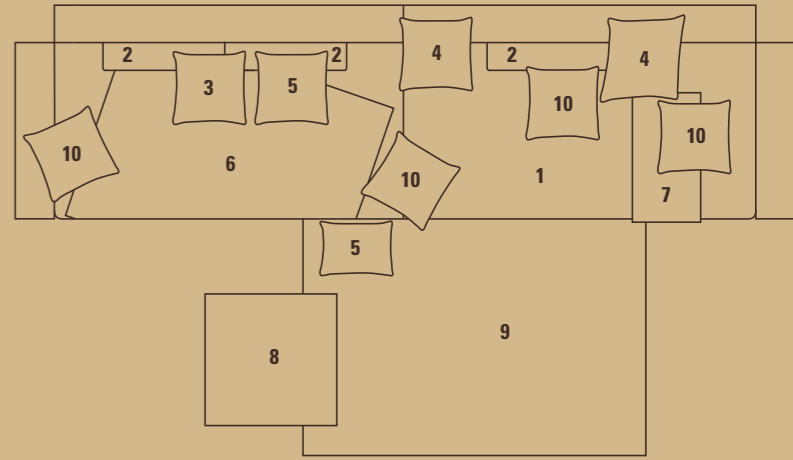

1. 1 **YOU AND ME, DIVANO;** IN TESSUTO MISTO LINO, PIN-UP COL.04.
   YOU AND ME, SOFA; PIN-UP LINEN BLEND, COLOUR 04.
2. 2 **YOU AND ME, CUSCINI RELAX;** IN TESSUTO MISTO LINO, PIN-UP COL.04.
   YOU AND ME, RELAX CUSHIONS; PIN-UP LINEN BLEND, COLOUR 04.
3. 3 **SABLÉ, CUSCINO;** MOD. SQUARE IN CAPRA SCAMOSCIATA COL.05.
   SABLÉ, CUSHION; SQUARE SUEDE GOAT, COLOUR 05.
4. 4 **INUIT, CUSCINI;** MOD. SQUARE IN NAPPA COL.03.
   INUIT, SQUARE CUSHIONS; NAPA LEATHER, COLOUR 03.
5. 5 **SABLÉ, CUCINI;** MOD. SQUARE IN CAPRA SCAMOSCIATA COL.01.
   SABLÉ, CUSHIONS; SQUARE SUEDE GOAT, COLOUR 01.
6. 6 **SABLÉ, PLAID;** IN CAPRA SCAMOSCIATA MOD. 10 COL.04.
   SABLÉ, THROW; SUEDE GOAT, STYLE 10, COLOUR 04.
7. 7 **SABLÉ, PLAID;** IN CAPRA SCAMOSCIATA MOD.3 COL.05.
   SABLÉ, THROW; SUEDE GOAT, STYLE 3, COLOUR 05.
8. 8 **CLOUD, CUSCINO DA TERRA;** IN NABUK, JOKER COL.07.
   CLOUD, FLOOR CUSHION; JOKER NUBUCK, COLOUR 07.
9. 9 **HOP, TAPPETO;** IN MUCCA COL.03.
   HOP, RUG; COWHIDE, COLOUR 03.
10. 10 **SABLÉ, CUSCINI;** MOD. SQUARE IN CAPRA SCAMOSCIATA COL.04.
    SABLÉ, SUEDE CUSHIONS; SQUARE GOAT, COLOUR 04.