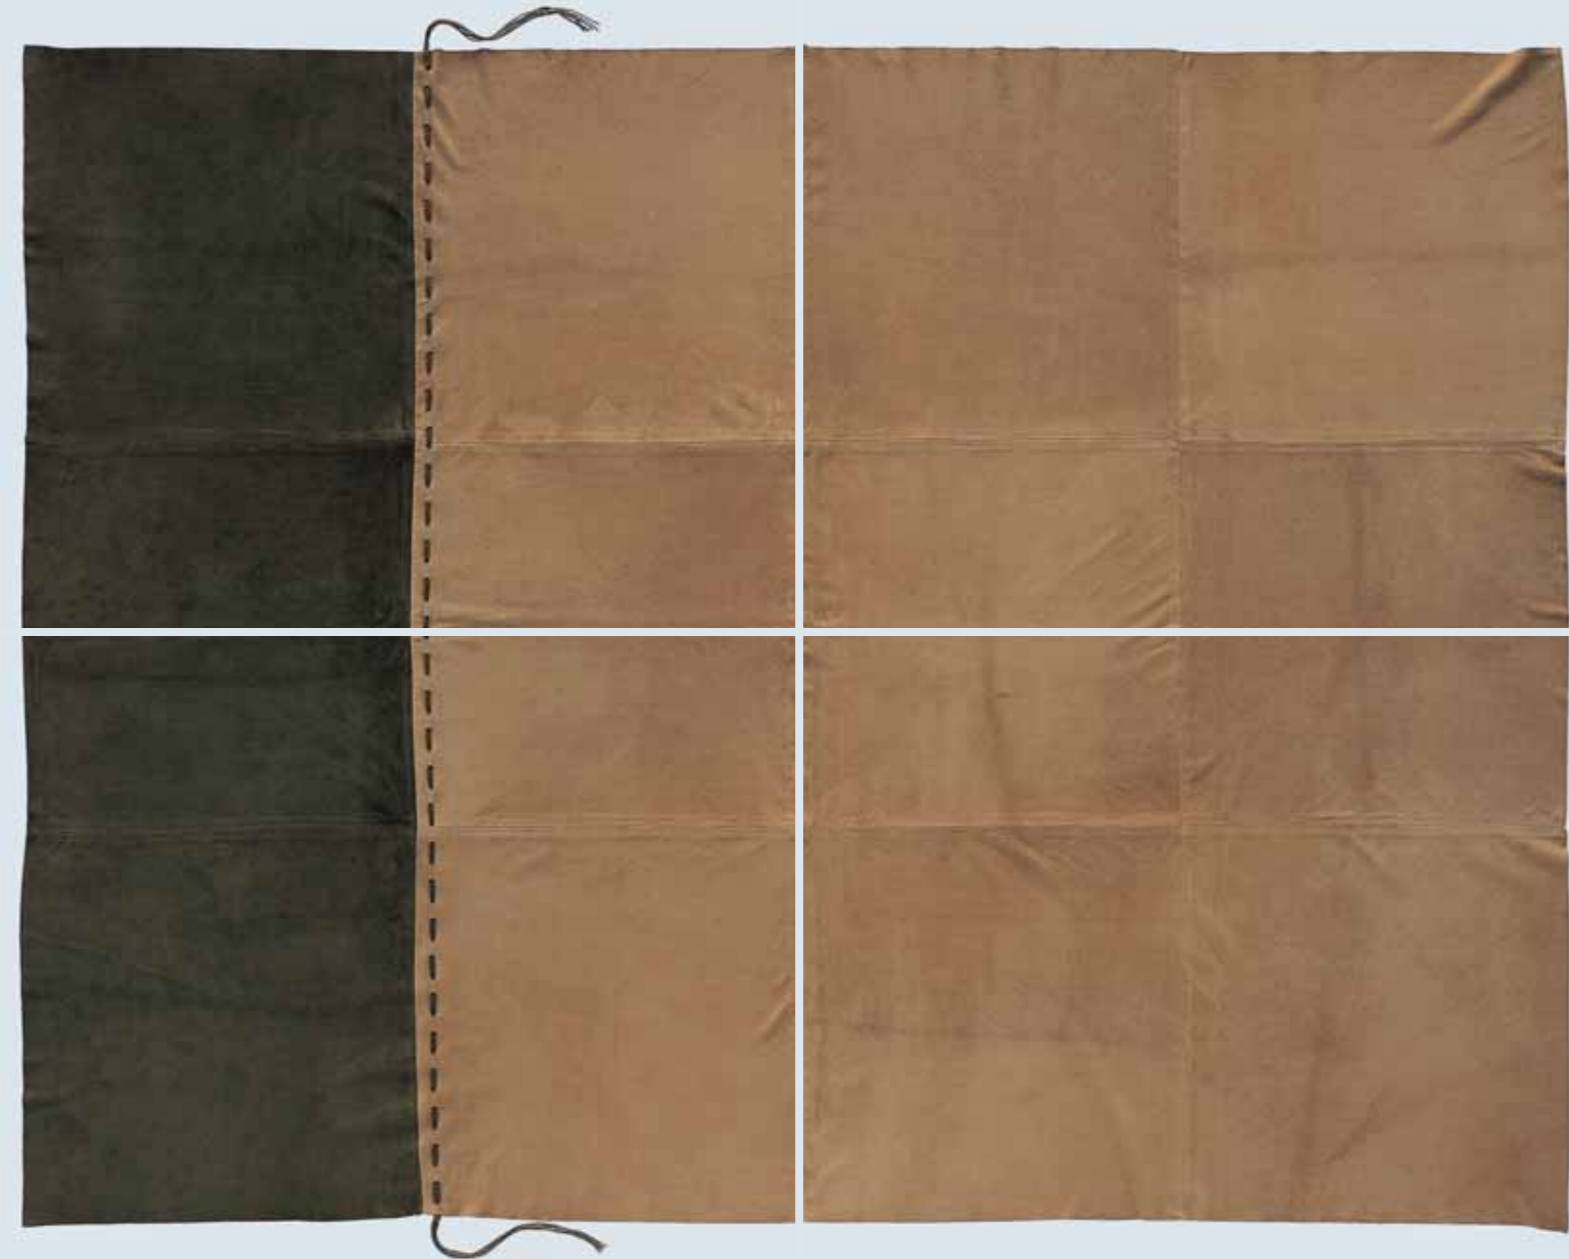

P. 36
METÀ SINISTRA.
SABLÉ, PLAID; IN CAPRA
SCAMOSCIATA MOD.20 COL.04/11.
CON IMBASTITTURA A FILI DI LANA.
LEFT HALF.
SABLÉ, THROW; SUEDE GOAT,
STYLE 20, COLOUR 04/11
WITH WOOL TACKING.

METÀ DESTRA.
SABLÉ, PLAID; IN CAPRA
SCAMOSCIATA MOD.1 COL.04.
RIGHT HALF.
SABLÉ, THROW; SUEDE GOAT,
STYLE 1, COLOUR 04.

P. 37
SINISTRA.
SHIZUÉ, SGABELLO; IN CAPRA
SCAMOSCIATA, SABLÉ COL.11.
LEFT.
SHIZUÉ, STOOL; SABLÉ
SUEDE GOAT, COLOUR 11.

DESTRA.
SHIZUÉ, SGABELLO; IN MUCCA,
HOP COL.03.
RIGHT.
SHIZUÉ, STOOL; HOP COWHIDE,
COLOUR 03.