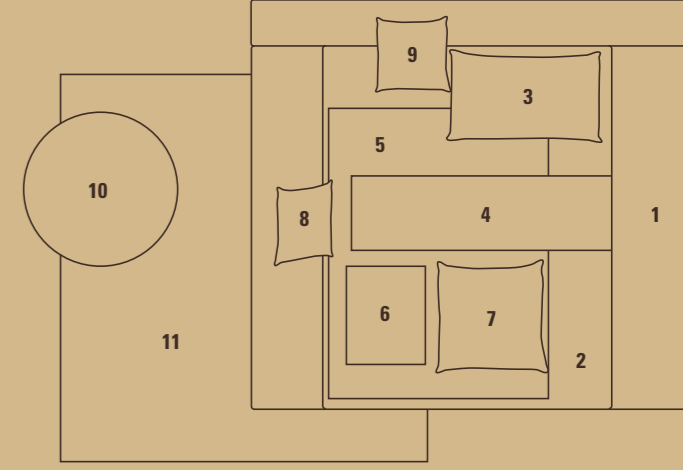

1 YOU AND ME, LETTO; MOD. ISOLA CENTRALE IN CUIOIO, EN-PLAIN COL.06.
YOU AND ME, BED; CENTRAL ISOLA, EN-PLAIN LEATHER, COLOUR 06.

2 SET BIANCHERIA; IN PURO LINO, HARLEM COL.08.
BED SET; HARLEM PURE LINEN, COLOUR 08.

3 SET BIANCHERIA; IN PURO LINO, HARLEM COL.08.
BED SET; HARLEM PURE LINEN, COLOUR 08.

4 SABLÉ, PLAID; IN CAPRA SCAMOSCIATA MOD.1 COL.10.
SABLÉ, THROW; SUEDE GOAT, STYLE 1, COLOUR 10.

5 SABLÉ, PLAID; IN CAPRA SCAMOSCIATA MOD.1 COL.10.
SABLÉ, THROW; SUEDE GOAT, STYLE 1, COLOUR 10.

6 YASMINE, PLAID; IN LANA MOHAIR COL.04.
YASMINE, THROW; MOHAIR, COLOUR 04.

7 SIMON, CUSCINO; IN CACHEMIRE TRICOT COL.16.
SIMON, CUSHION; KNITTED CASHMERE, COLOUR 16.

8 SABLÉ, CUSCINO; IN CAPRA SCAMOSCIATA MOD.1 COL.10.
SABLÉ, CUSHION; SUEDE GOAT, STYLE 1, COLOUR 10.

9 SABLÉ, CUSCINO; IN CAPRA SCAMOSCIATA MOD.18 COL.10.
SABLÉ, CUSHION; SUEDE GOAT, STYLE 18, COLOUR 10.

10 SCOTT, POUF TONDO; IN NABUK, JOKER COL.03.
SCOTT, ROUND POUFFE; JOKER NUBUCK, COLOUR 03.

11 SQUAW, TAPPETO; IN MUCCA PEZZATA COL.01.
SQUAW, RUG; BRINDLED COWHIDE, COLOUR 01.