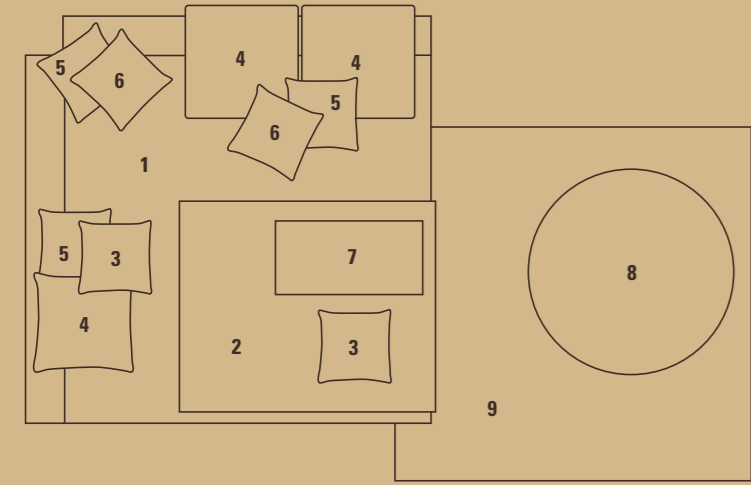

1. **1 YOU AND ME, DIVANO ANGOLARE;**
   IN TESSUTO DI LANA, PAMIR,
   YOU AND ME, CORNER SOFA;
   PAMIR WOOL FABRIC.
2. **2 SABLÉ, PLAID;** IN CAPRA SCAMOSCIATA
   DOPPIATO TRICOT, MOD.4 COL.01.
   SABLÉ, THROW; TRICOT-BACKED SUEDE GOAT,
   STYLE 4, COLOUR 01.
3. **3 INUIT, CUSCINI;** MOD. SQUARE
   IN NAPPA COL.06.
   INUIT, CUSHIONS; SQUARE, NAPA LEATHER,
   COLOUR 06.
4. **4 YOU AND ME, CUSCINI RELAX;**
   IN LANA, PAMIR.
   YOU AND ME, RELAX CUSHIONS;
   PAMIR WOOL.
5. **5 SABLÉ, CUSCINI;** MOD. SQUARE
   IN CAPRA SCAMOSCIATA COL.01.
   SABLÉ, CUSHIONS; SQUARE, SUEDE GOAT,
   COLOUR 01.
6. **6 SABLÉ, CUSCINI;** MOD. SQUARE
   IN CAPRA SCAMOSCIATA COL.04.
   SABLÉ, CUSHIONS; SQUARE, SUEDE GOAT,
   COLOUR 04.
7. **7 SABLÉ, PLAID;** IN CAPRA SCAMOSCIATA
   MOD.10 PATCHWORK, COL.02.
   SABLÉ, THROW; SUEDE GOAT, STYLE 10
   PATCHWORK, COLOUR 02.
8. **8 SCOTT, POUF TONDO;** IN NABUK,
   JOKER COL.07.
   SCOTT, ROUND POUFFE;
   JOKER NUBUCK, COLOUR 07.
9. **9 LEON, TAPPETO;** IN MONGOLIA COL.05.
   LEON, RUG; MONGOLIAN GOAT, COLOUR 05.