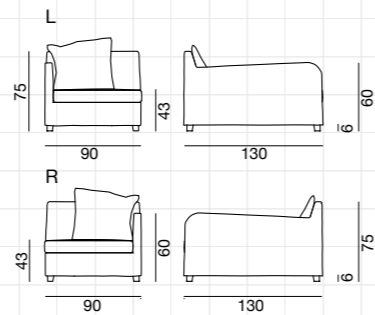

NEXT 20 L-R

p. 14-15

Dormeuse, imbottitura in poliuretano espanso, un bracciolo destro (R) o sinistro (L). Rivestimento sfoderabile con cucitura taglia e cuci e fondo libero. Su richiesta con fondo veltrato. Piedi in fusione di alluminio lucidato, in noce Canaletto verniciato naturale o faggio laccato bianco, grigio, avio o nero. Un cuscino volante in misto piuma 60x60 cm.

Dormeuse, upholstered with polyurethane foams, one right (R) or left (L) armrest. Removable cover with stitching and free fastening. On request with velcro fastening. Feet in cast polished aluminium, in natural lacquered American walnut or white, grey, air force blue, black lacquered beech. One back cushion in Dacron and down 60x60 cm.

Diwan, Polsterung aus Polyurethanschaum, eine Armlehne rechts (R) oder links (L), abziehbar mit Overlock-Nähten (lose Ausführung). Auf Wunsch auch in straffer Ausführung. Füße aus Gussaluminium poliert, aus Nussbaum natur lasiert oder aus Buche, weiß, grau, schieferblau oder schwarz lackiert. Ein Rückenissen aus Dacron und Daunenfüllung 60x60 cm.

Meridienne, rembourrage en mousse polyuréthane, un accoudoir à droite (R) ou bien à gauche (L), déhoussable en finition libre avec surpiqûres. Disponible aussi en finition tendue. Pieds en fonte d'aluminium poli, en noyer américain verni naturel ou en hêtre laqué blanc, gris, bleu ardoise ou noir. Un coussin dossier en dacron et plume 60x60 cm.

NEXT 27

p. 30-31 / 66 / 68

Poltrona intrecciata in midollino naturale o laccato bianco opaco, grigio, avio, nero. Base in acciaio verniciato bianco opaco.

Handwoven armchair in natural rattan core with matt white steel frame. Available also matt white, grey, blue or black lacquered rattan core.

Sessel aus naturbelassenem Peddigrohr geflochten. Gestell aus matt weißem lackierten Stahl. Lieferbar auch in matt weiß, grau, schieferblau, schwarz lackiertem Peddigrohr.

Fauteuil en rotin naturel tressé, structure en acier laqué blanc mat. Disponible aussi en rotin laqué blanc mat, gris, bleu ardoise et noir.