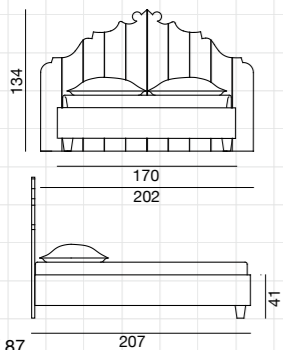

GRAY 80 E

p. 46-47 / 87

Letto, testiera in noce canaletto verniciato naturale o rovere laccato bianco, grigio, avio, nero. Giroletto in multistrati di legno imbottito con poliuretano espanso, con supporti rete regolabili. Rivestimento sfoderabile. Rete in opzione (160 x 200 cm).

Bed, headboard in natural lacquered American walnut or in white, grey, air force blue, black lacquered oak. Upholstered plywood bed frame, removable cover, adjustable slat supports. Slat on request (160 x 200 cm).

Bett, Kopfteil aus amerikanisches Nussbaum natur lasiert oder aus Eiche, weiß, grau, schieferblau, schwarz lackiert. Bettgestell aus Multischichtholz, gepolstert, abziehbar, verstellbare Lattenrostträger. Lattenrost auf Wunsch (160 x 200 cm).

Lit, tête de lit en noyer américain verni naturel ou bien en chêne laqué blanc, gris, bleu ardoise, noir. Structure en multipli rembourré, déhoussable, supports sommier réglables. Sommier optionnel (160 x 200 cm).