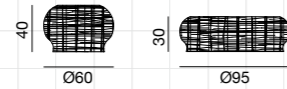

p. 34 / 35

Tavolino / pouf in midollino naturale mélange, laccato bianco, grigio, avio, nero.

Side table / ottoman in natural melange rattan core, white, grey, air force blue, black lacquered.

Beistelltisch / Pouf aus naturbelassenem Peddigrohr oder weiß, grau, schieferblau, schwarz lackiert.

Table basse/ pouf en moelle de rotin naturelle non teintée ou bien laqué: blanc, gris, bleu ardoise, noir.