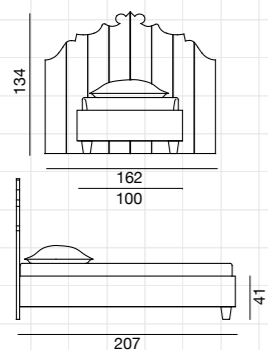

GRAY 80 S

Letto, testiera in noce canaletto verniciato naturale o rovere laccato bianco, grigio, avio, nero. Giroletto in multistrati di legno imbottito con poliuretano espanso, con supporti rete regolabili. Rivestimento sfoderabile. Rete in opzione (90 x 200 cm).

Bed, headboard in natural lacquered American walnut or in white, grey, air force blue, black lacquered oak. Upholstered plywood bed frame, removable cover, adjustable slat supports. Slat on request (90 x 200 cm).

Bett, Kopfteil aus amerikanisches Nussbaum natur lasiert oder aus Eiche, weiß, grau, schieferblau, schwarz lackiert. Bettgestell aus Multischichtholz, gepolstert, abziehbar, verstellbare Lattenrostträger. Lattenrost auf Wunsch (90 x 200 cm).

Lit, tête de lit en noyer américain verni naturel ou bien en chêne laqué blanc, gris, bleu ardoise, noir. Structure en multipli rembourré, déhoussable, supports sommier réglables. Sommier optionnel (90 x 200 cm).