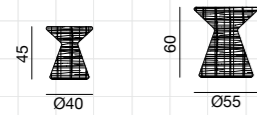

FEET

White lacquered metal

Brushed metal

WOOD COLOURS

Natural American walnut White Grey Black Airforce blue

p. 32 / 34-35 / 37 / 73 / 74 / 92-93

Tavolino / pouf in midollino naturale mélange, laccato bianco, grigio, avio, nero.