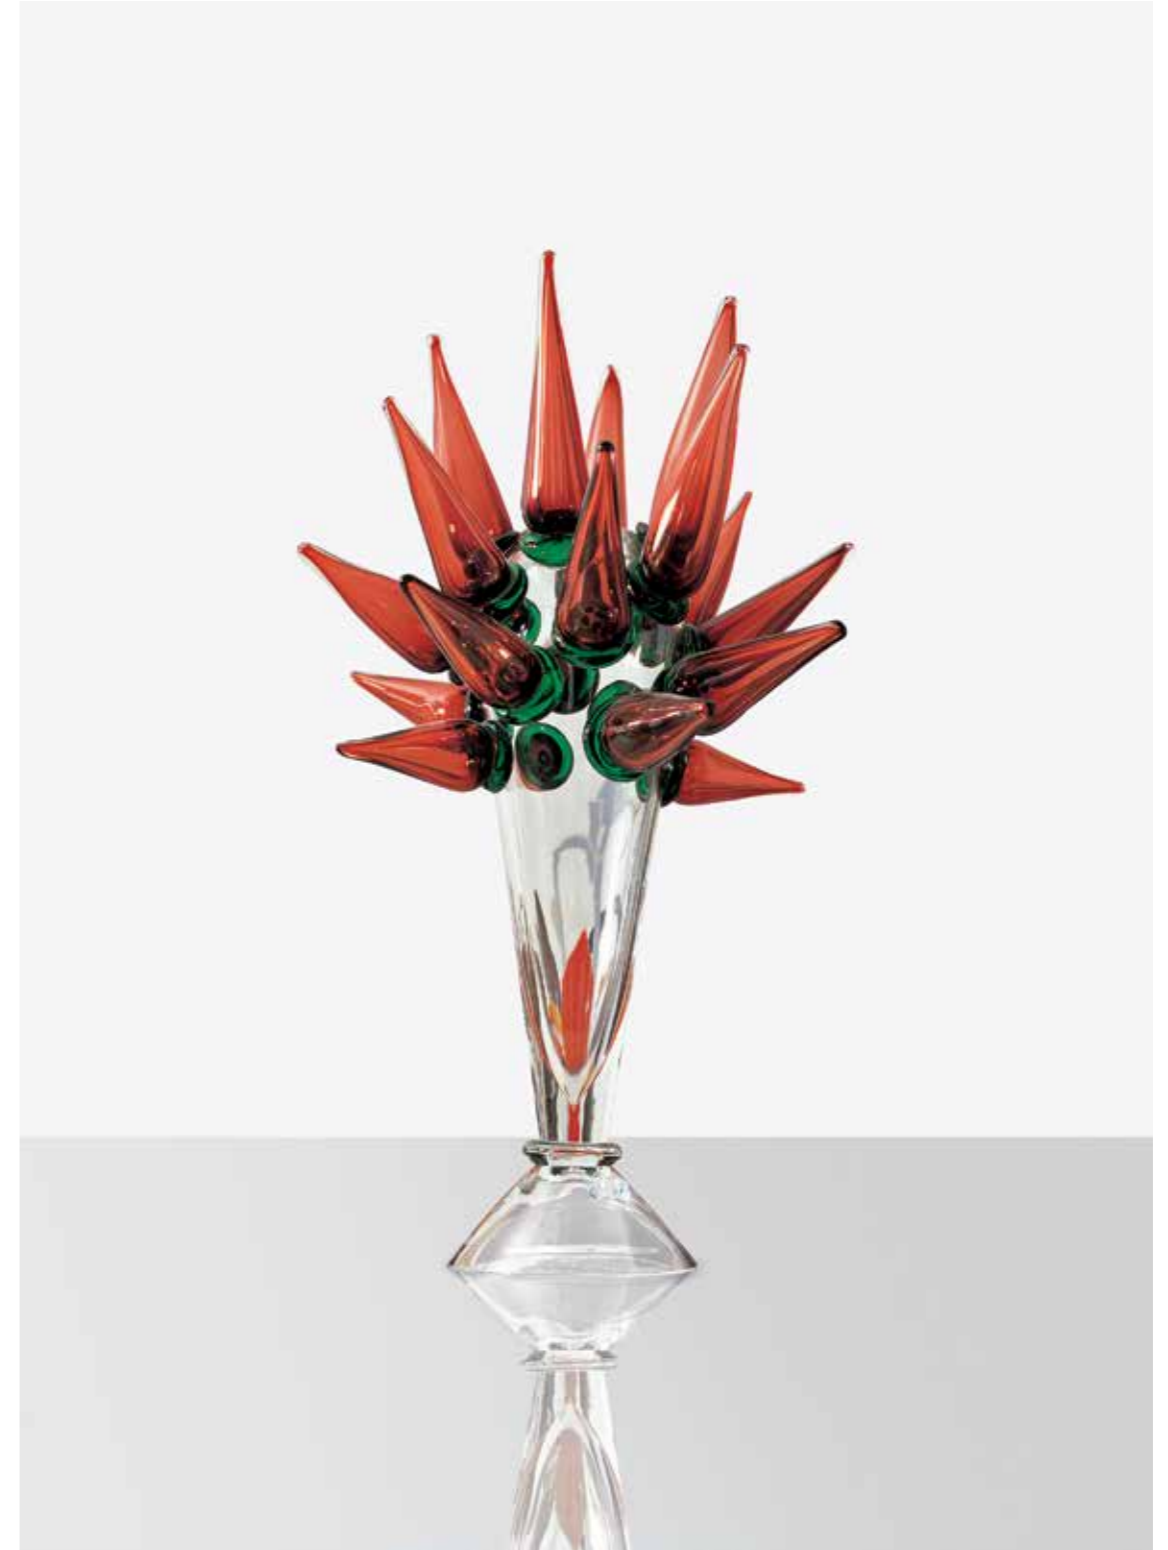

MARIA PIA by borek sipek

MARIA PIA vaso in vetro soffiato ø39 h.64
MARIA PIA blown glass vase ø39 h.64