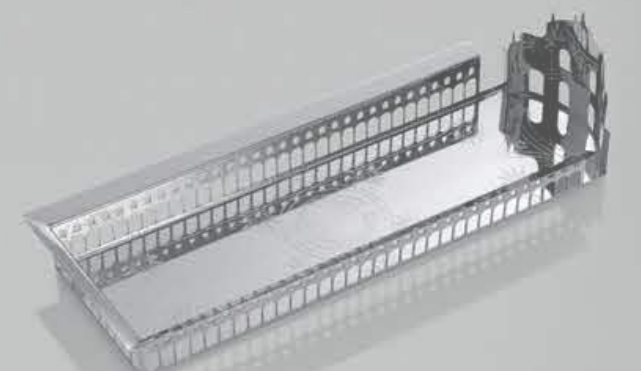

100 PIAZZE by fabio novembre

Centritavola finiture placcato argento o acciaio ROMA l.29 p.34 h.13,8 FIRENZE l.25 p.34 h.10 PALMANOVA l.58 p.67 h.10
MILANO l.38 p.43 h.12 VIGEVANO l.21 p.55 h.13 LUCCA l.25 p.35 h.10 VENARIA REALE l.29 p.37 h.9
Centrepieces in silver plated brass or stainless steel ROMA w.29 d.34 h.13,8 FIRENZE w.25 d.34 h.10 PALMANOVA w.58 d.67 h.10
MILANO w.38 d.43 h.12 VIGEVANO w.21 d.55 h.13 LUCCA w.25 d.35 h.10 VENARIA REALE w.29 d.37 h.9