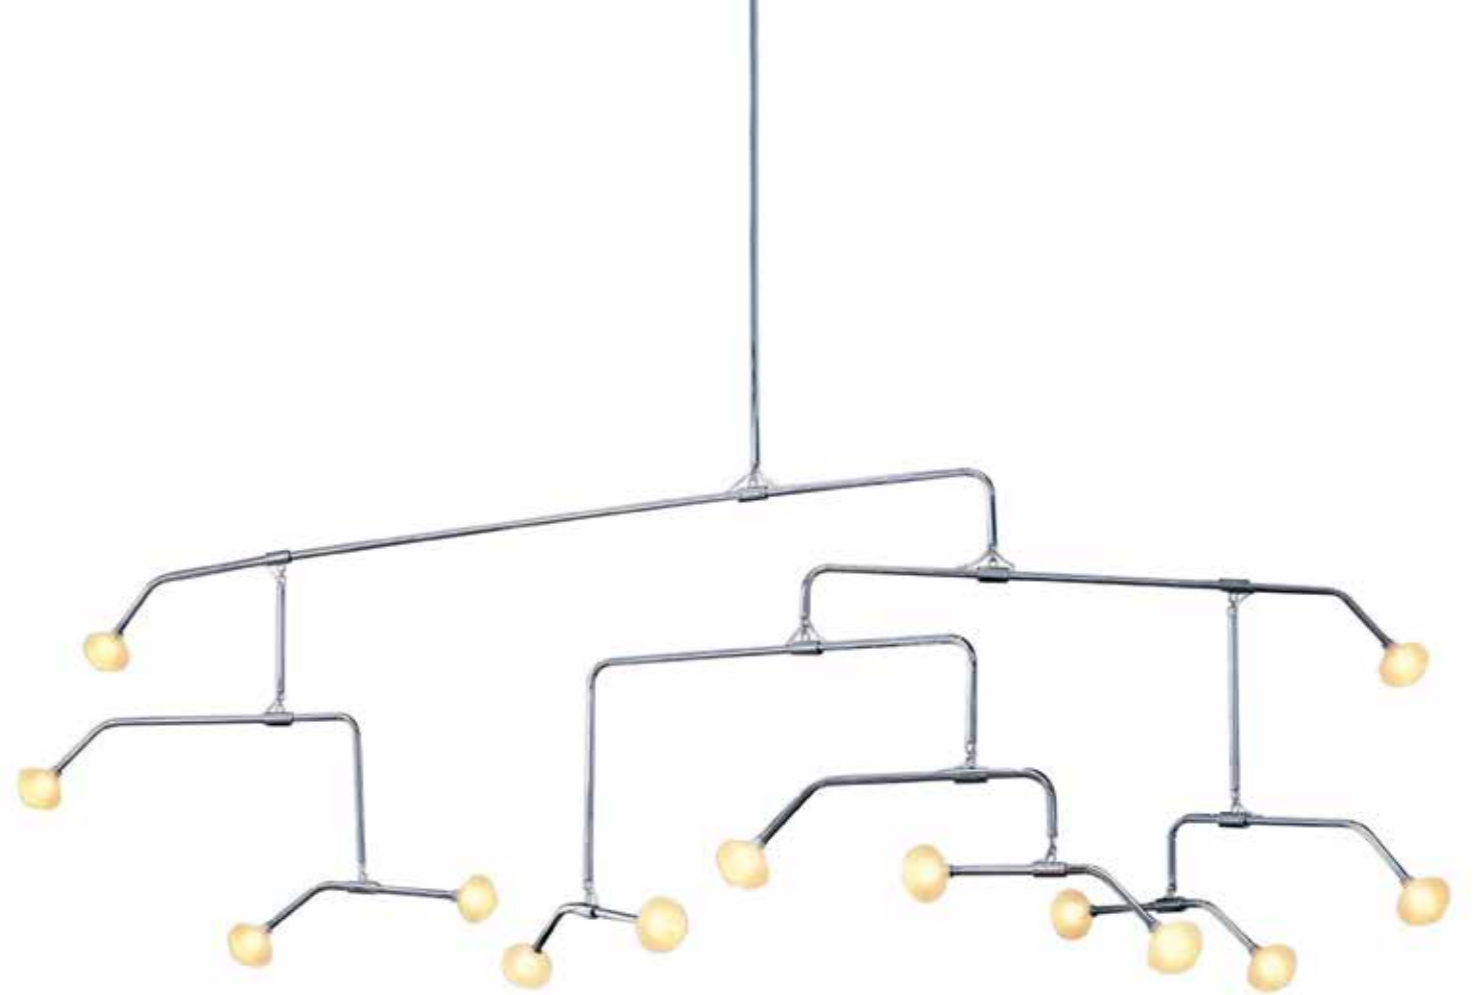

FIREWORKS by xavier lust

FIREWORKS lampadario acciaio cromato e diffusori in vetro opalino l.180 p.115 h.135 tredici lampadine alogene 20W G4 a 12V
FIREWORKS suspension lamp. chromed steel and opalin blown glass diffusers w.180 d.115 h.135 thirteen halogen lamps 20W G4 a 12V