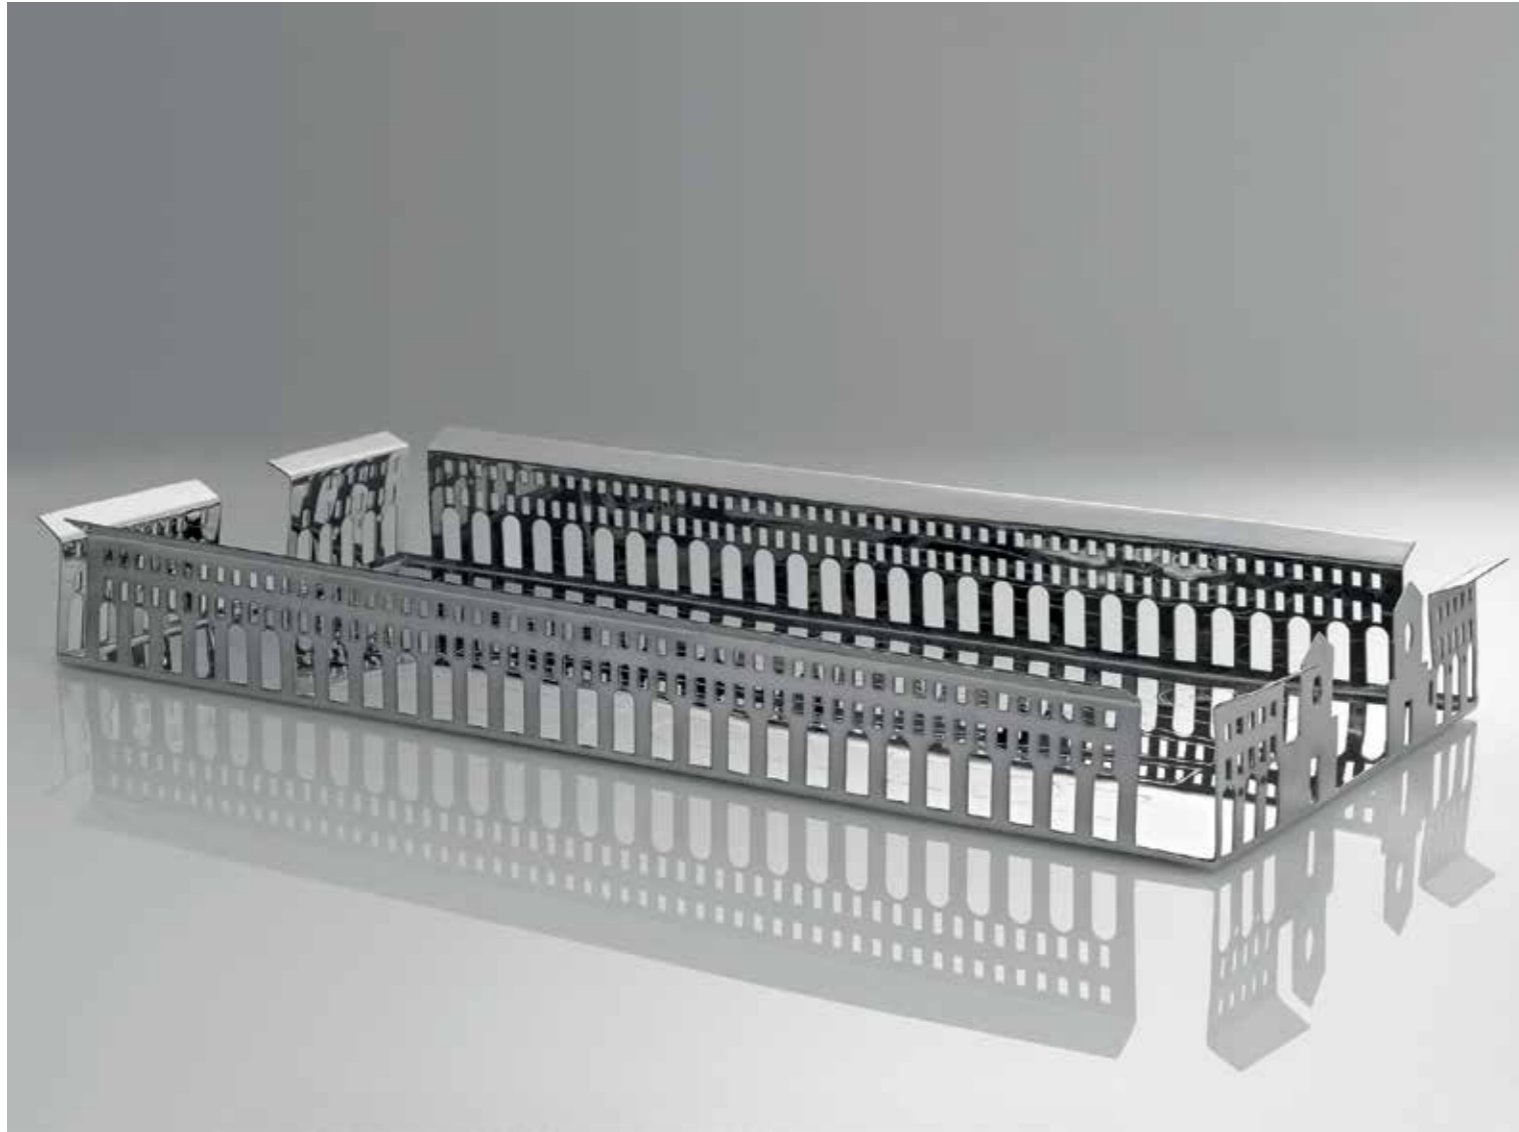

TORINO centrotavola in ottone placcato argento o in acciaio l.35 p.65 h.9
TORINO centerpiece in silver plated brass or stainless steel w.35 d.65 h.9