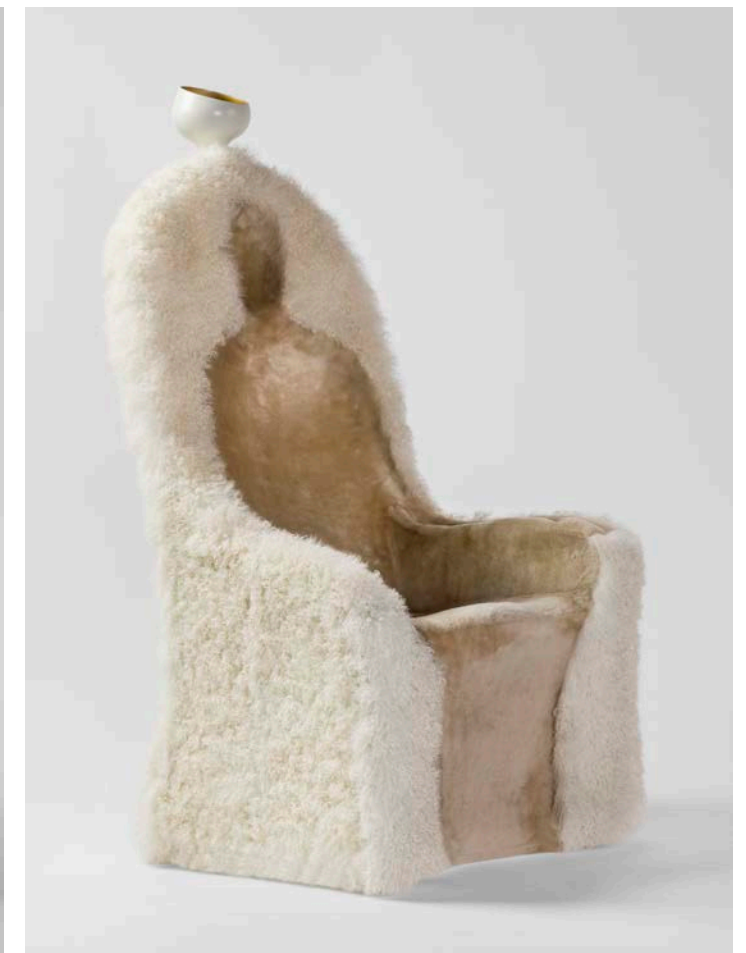

Salvador Dalí

Invisible personage

“In the mid-thirties Salvador Dalí was interested in representing “invisible personages”, that is, characters who left their mark on armchairs, sofas or beds but who could not be seen. Within this series of works, the first piece of furniture we have materialized is the chair that appears in the artwork Singularities (1935). Only the collaboration of a few but excellent craftsmen, who are still among us, allow for such dreamed of projects to come to realisation.” Oscar Tusquets Blanca

Limited edition of 20 unique pieces.