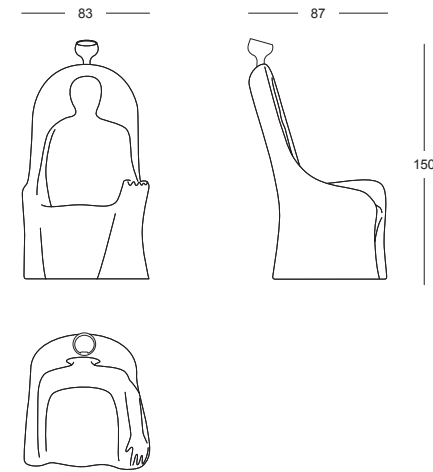

# Gazzaz Brothers (Saudi Arabia)

Taola table

# Measurements

**Invisible personage**

**Alella table**

**Lunar tale mirror**

**Taola table**

**Is-Dher vase**

**Walking Hen candle holder**

**Talisman cabinet**

**REmix Vol.1 candle holders**

**REmix Vol.2 cabinet**

All the measurements are in cm

**press photo service**  
[bdbarcelona.com/en/press/releases](http://bdbarcelona.com/en/press/releases)