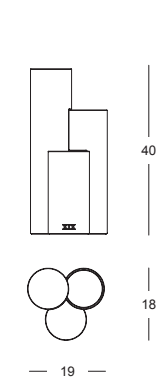

# Measurements

**Invisible personage**

**Alella table**

**Lunar tale mirror**

**Taola table**

**Is-Dher vase**

**Walking Hen candle holder**

**Talisman cabinet**

**REmix Vol.1 candle holders**

**REmix Vol.2 cabinet**

All the measurements are in cm

**press photo service**  
[bdbarcelona.com/en/press/releases](http://bdbarcelona.com/en/press/releases)