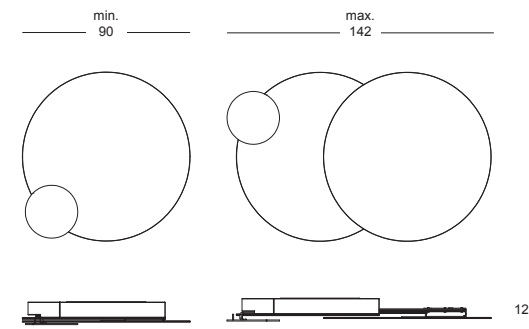

# Measurements

**Invisible personage**

**Alella table**

**Lunar tale mirror**

**Taola table**

**Is-Dher vase**

**Walking Hen candle holder**

**Talisman cabinet**

**REmix Vol.1 candle holders**

**REmix Vol.2 cabinet**

All the measurements are in cm

**press photo service**  
[bdbarcelona.com/en/press/releases](http://bdbarcelona.com/en/press/releases)