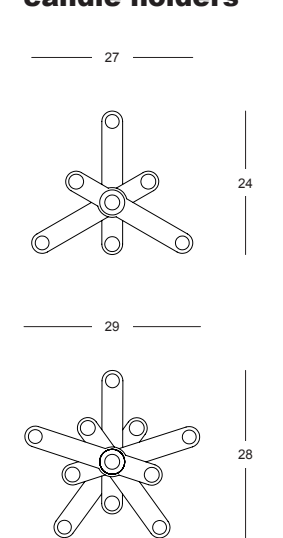

# Measurements

**Invisible personage**

**Alella table**

**Lunar tale mirror**

**Taola table**

**Is-Dher vase**

**Walking Hen candle holder**

**Talisman cabinet**

**REmix Vol.1 candle holders**

**REmix Vol.2 cabinet**

All the measurements are in cm

**press photo service**  
[bdbarcelona.com/en/press/releases](http://bdbarcelona.com/en/press/releases)