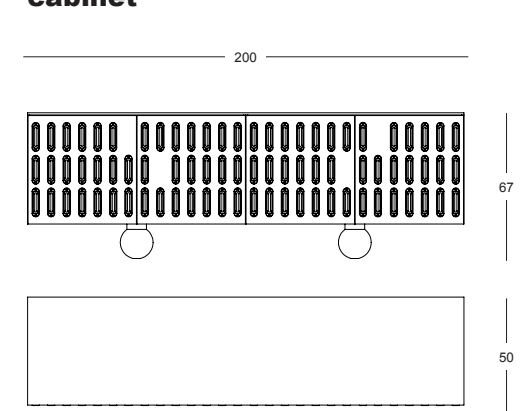

# Measurements

**Invisible personage**

**Alella table**

**Lunar tale mirror**

**Taola table**

**Is-Dher vase**

**Walking Hen candle holder**

**Talisman cabinet**

**REmix Vol.1 candle holders**

**REmix Vol.2 cabinet**

All the measurements are in cm

**press photo service**  
[bdbarcelona.com/en/press/releases](http://bdbarcelona.com/en/press/releases)