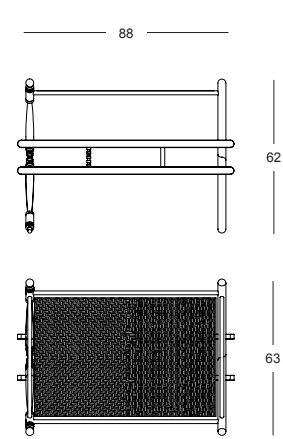

# Measurements

**Invisible personage**

**Alella table**

**Lunar tale mirror**

**Taola table**

**Is-Dher vase**

**Walking Hen candle holder**

**Talisman cabinet**

**REmix Vol.1 candle holders**

**REmix Vol.2 cabinet**

All the measurements are in cm

**press photo service**  
[bdbarcelona.com/en/press/releases](http://bdbarcelona.com/en/press/releases)