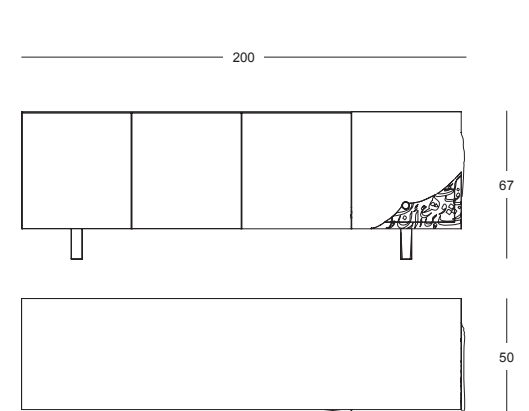

# Measurements

**Invisible personage**

**Alella table**

**Lunar tale mirror**

**Taola table**

**Is-Dher vase**

**Walking Hen candle holder**

**Talisman cabinet**

**REmix Vol.1 candle holders**

**REmix Vol.2 cabinet**

All the measurements are in cm

**press photo service**  
[bdbarcelona.com/en/press/releases](http://bdbarcelona.com/en/press/releases)