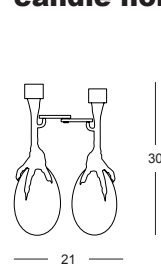

# Measurements

**Invisible personage**

**Alella table**

**Lunar tale mirror**

**Taola table**

**Is-Dher vase**

**Walking Hen candle holder**

**Talisman cabinet**

**REmix Vol.1 candle holders**

**REmix Vol.2 cabinet**

All the measurements are in cm

**press photo service**  
[bdbarcelona.com/en/press/releases](http://bdbarcelona.com/en/press/releases)