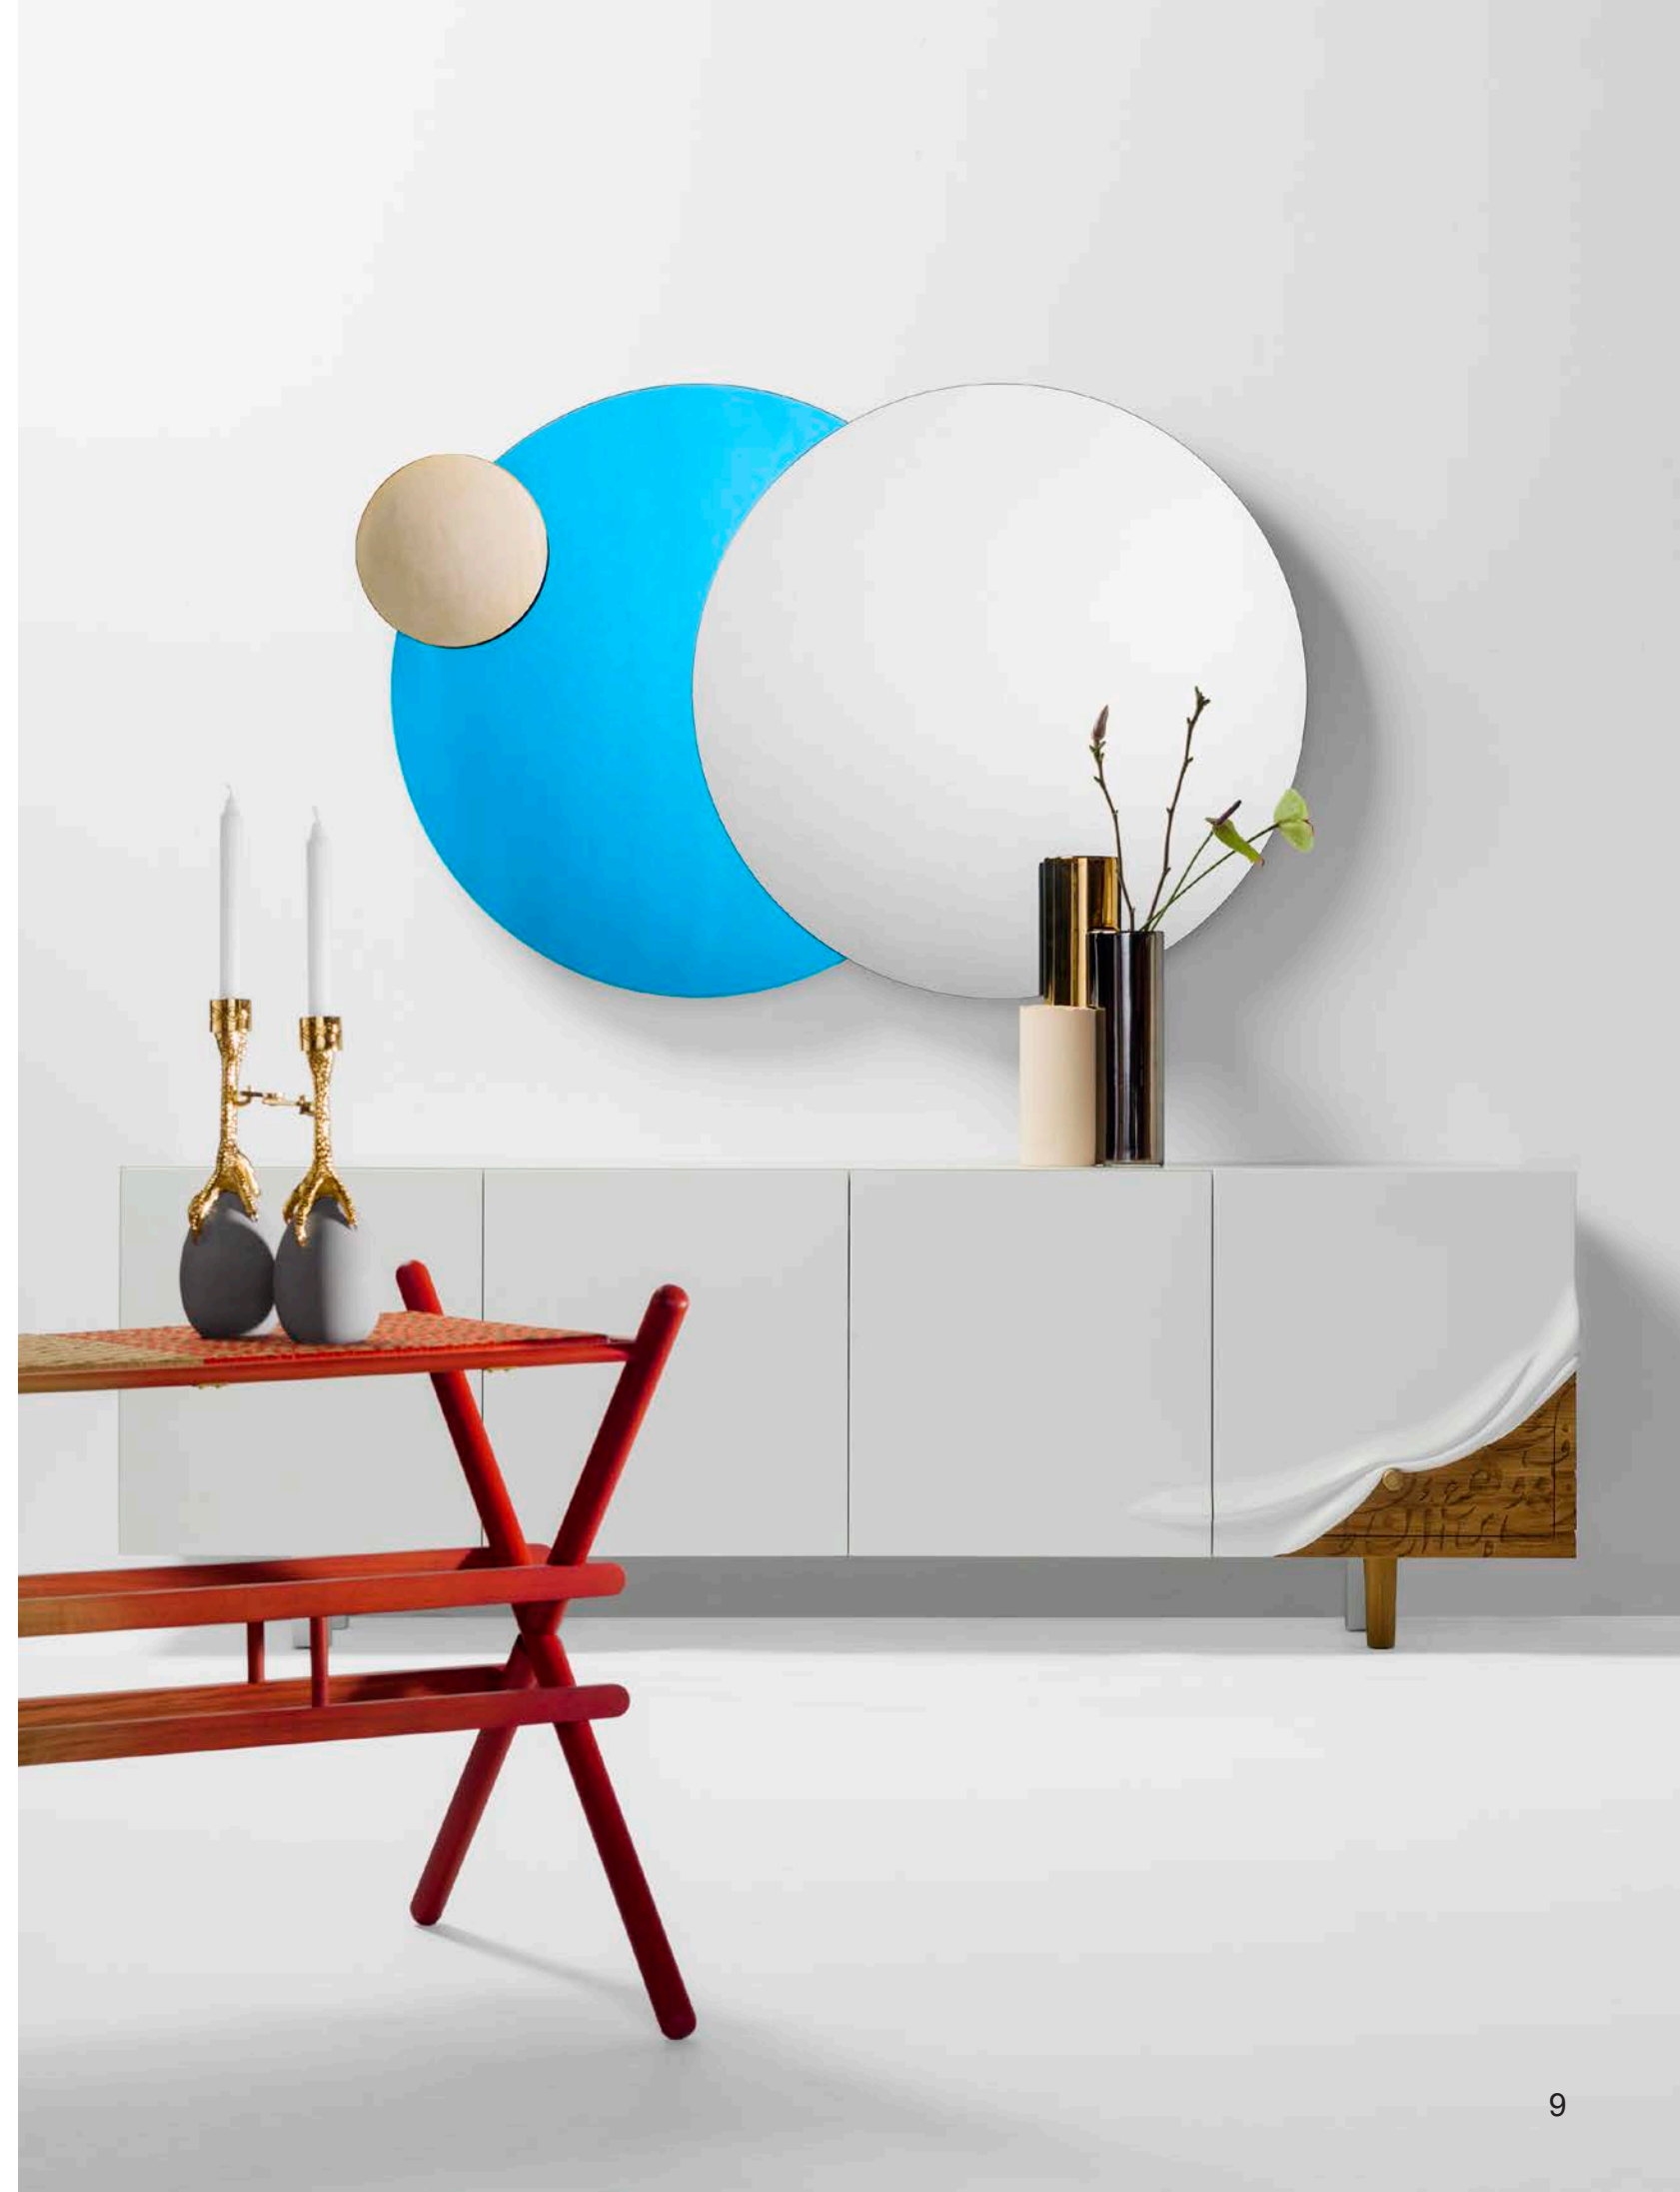

PostCraft

A collection that builds cultural bridges, inviting us to broaden our view of the world, to look beyond the borders of Europe and the West and to consider that art and creativity can create new and important dialogues that benefit us all.

A unique cross cultural collection that fuses East and West highlighting the creativity of each and bringing together five creative talents from the middle East with the craftsmanship and expertise of BD Barcelona. An exploration of culture and heritage that reflects the rapidly changing world around us, it re-imagines regional, artisanal, skills and traditions through a contemporary lens. Conceived in collaboration with Syrian-Spanish architect and Creative Dialogue founder Samer Yamani, the PostCraft collection features work by Sheikha Hind Bint Majid Al Qassimi, Maysam Al Nasser, Loulwa Al-Radwan, Aisha Al Sowaidi, and the Gazzaz Brothers, a diverse group of talents from four countries in the Gulf, including the UAE, Kuwait, Saudi Arabia, Qatar and Bahrain and from several disciplines including art, architecture and interiors.

Each product is produced in a limited edition series of 8 unique pieces + 2 prototype + 2 artist proof.