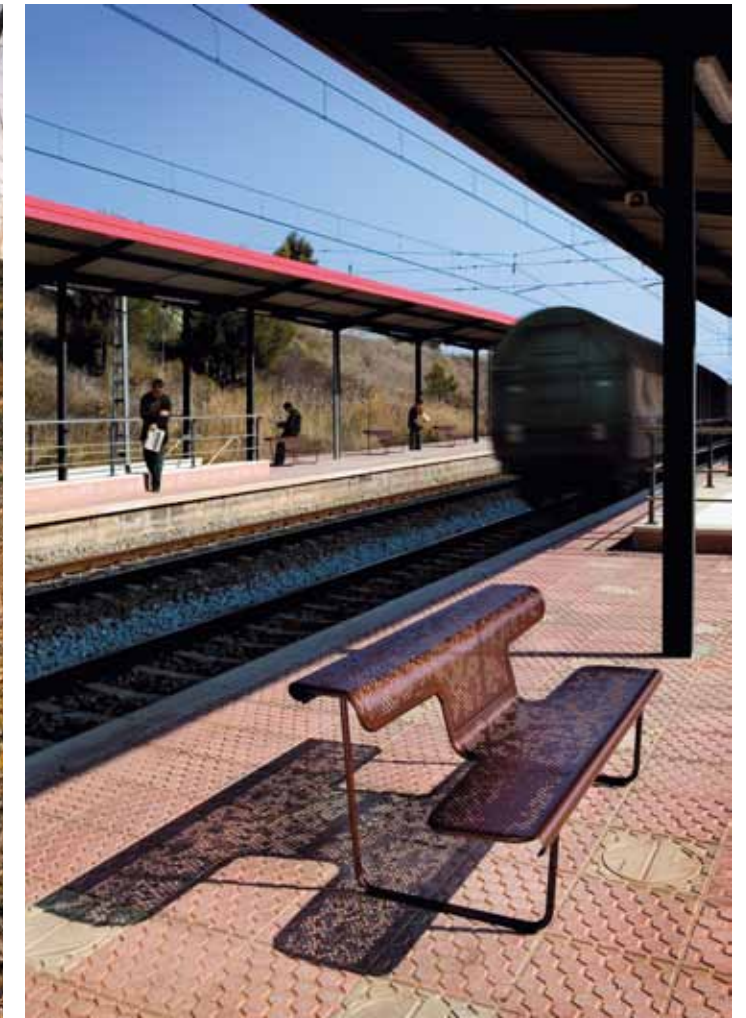

The Poet

Alfredo Häberli

Alfredo Häberli is a great admirer of Oscar Tusquets' and Lluís Clotet's designs. After the Catalano and Perforano Benches, he paid homage to these and designed the Suizos Benches for BD in perforated painted steel. Of all of them, the Poet Bench is the one with the most sales.