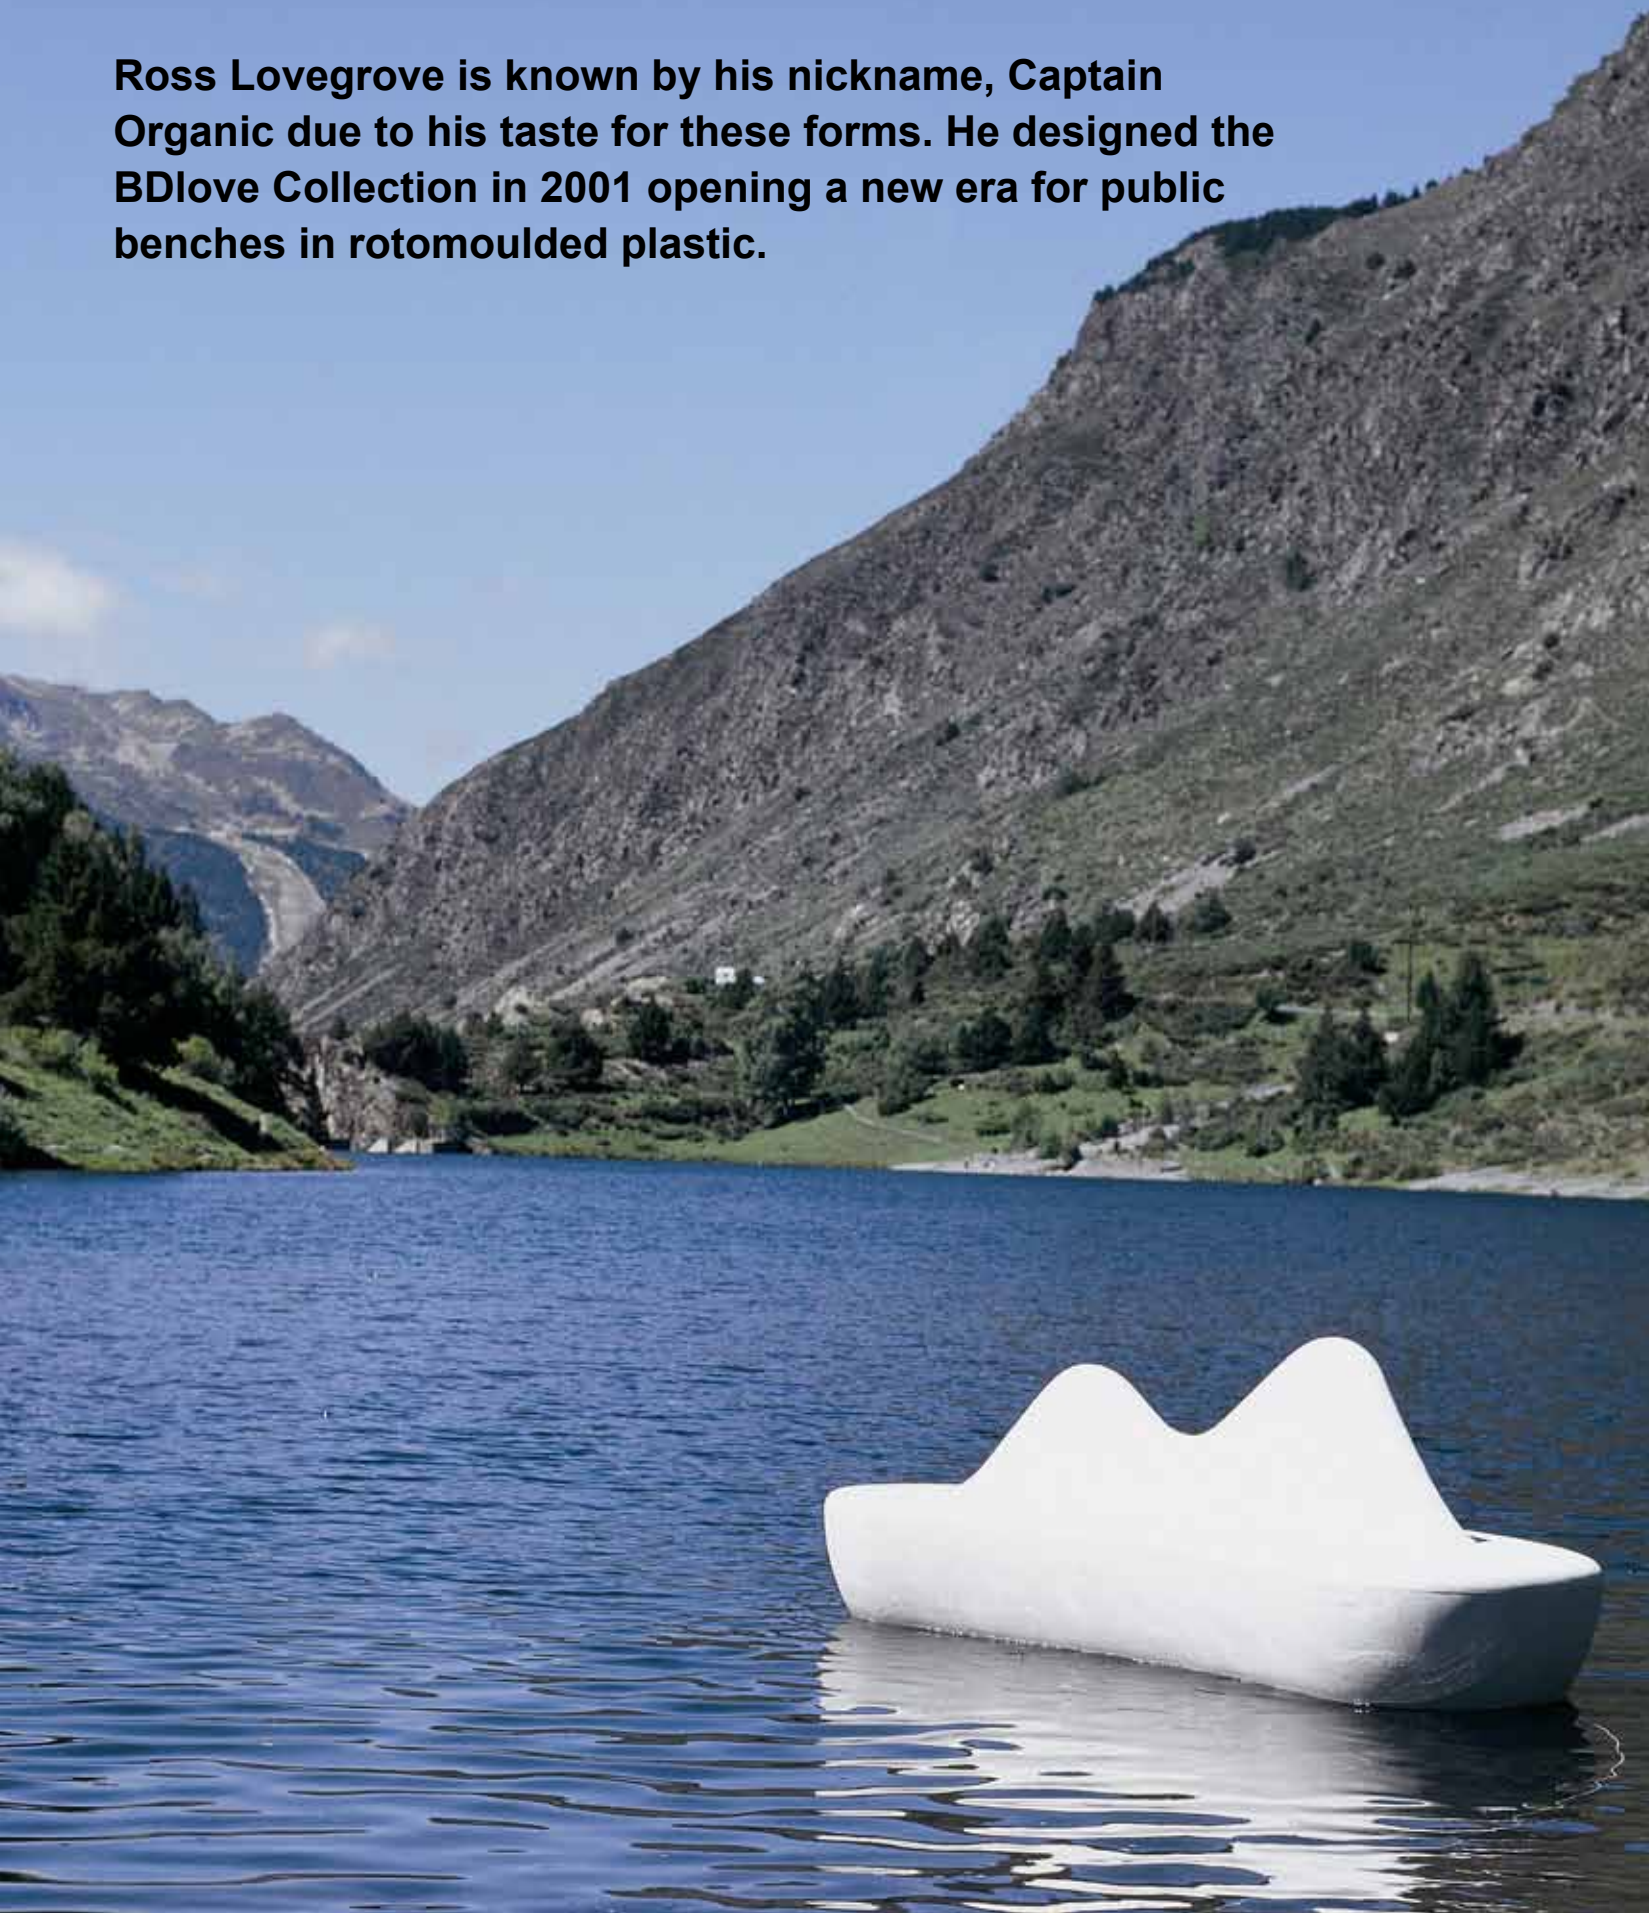

BDlove bench

Ross Lovegrove

Ross Lovegrove is known by his nickname, Captain Organic due to his taste for these forms. He designed the BDlove Collection in 2001 opening a new era for public benches in rotomoulded plastic.